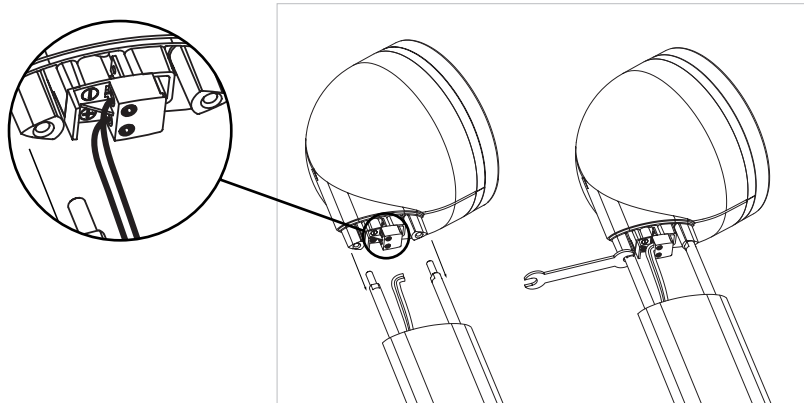

# DÔME STAND

Preliminary product specification sheet

## FEATURES

- High gloss
- Heavy base for stability
- Cable pass-through
- Aluminum structure
- Available in pair

Height	33 <sup>7</sup> / <sub>16</sub> " (849mm)
Base (Ø)	9 <sup>7</sup> / <sub>16</sub> " (240mm)
Weight	7.9lbs (3.6kg)