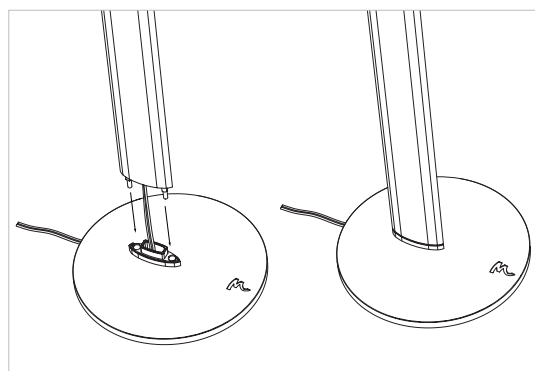

# DÔME STAND

Preliminary product specification sheet

## FEATURES

- High gloss
- Heavy base for stability
- Cable pass-through
- Aluminum structure
- Available in pair

Height	33 <sup>7</sup> / <sub>16</sub> " (849mm)
Base (Ø)	9 <sup>7</sup> / <sub>16</sub> " (240mm)
Weight	7.9lbs (3.6kg)